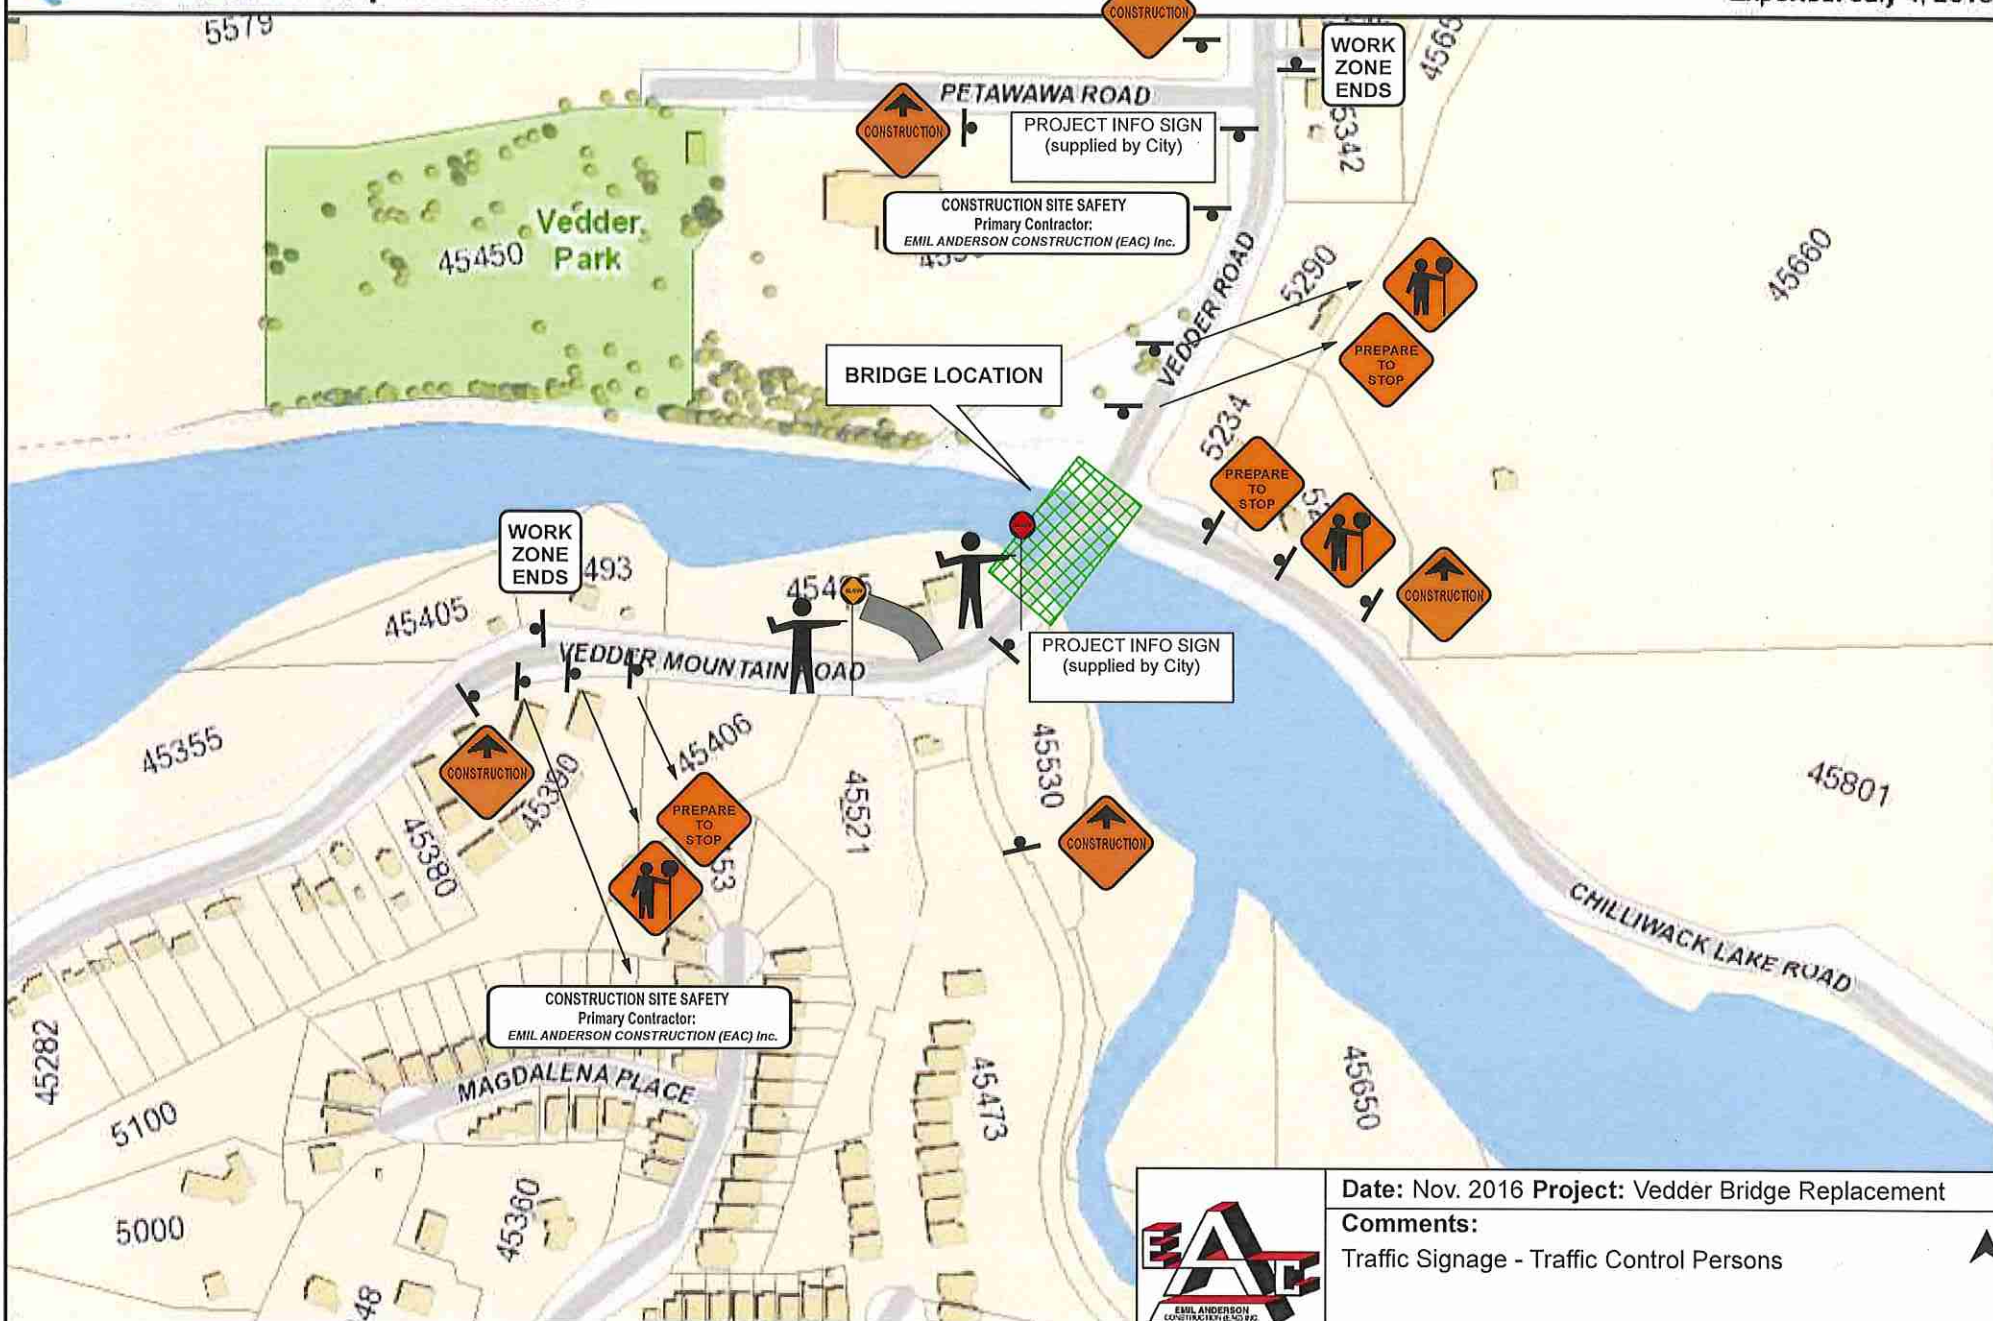

CITY OF CHILLIWACK Map of Chilliwack

Exported: July 4, 2016

Date: Nov. 2016 Project: Vedder Bridge Replacement

Comments:
Traffic Signage - Traffic Control Persons